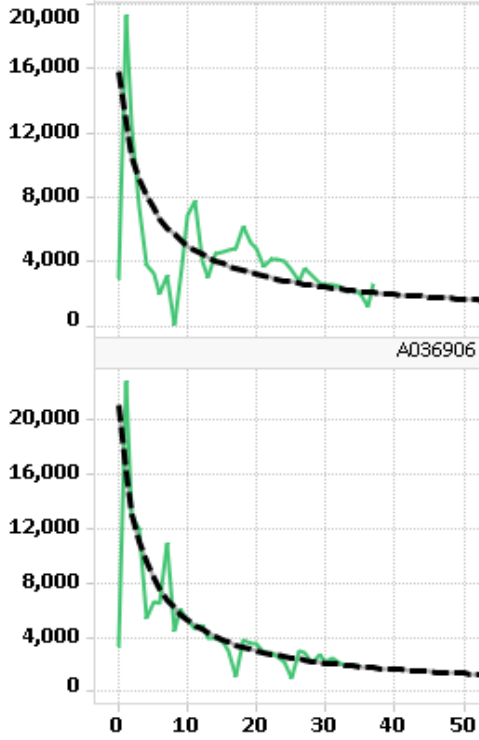

A035918

A036833

Sum(Major_Stream)
Sum(bestFitRates)

bestFitRates, Major_Stream – ElapsedMonths Properties

- General
- Data
- Appearance
- Formatting
- Fonts
- X-axis
- Y-axis
- Line By
- Colors
- Labels
- Tooltip
- Legend
- Trellis
- Lines & Curves
- Error Bars
- Subsets
- Show/Hide Items

Y-axis

One axis with a single scale

Multiple scales

Individual scaling

- For each color
- For each trellis panel
- For each line

Zoom

- Show zoom slider
- Show gridlines

Scale labels

- Show labels
- Horizontally
- Vertically
- Max number of labels: 20

Individual scale settings

All scales

Position:

- Left Y-axis
- Right Y-axis

Log scale

Reverse scale

Help